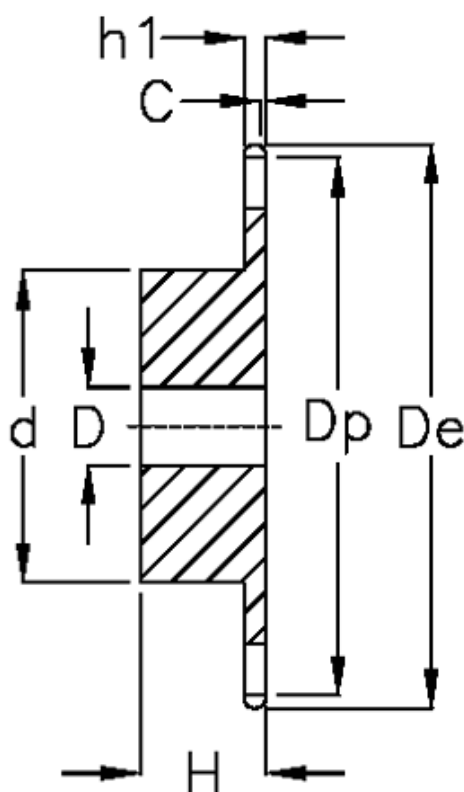

Article number: 616011008031

Description: Sprocket 16 B-1 Z=31 simplex
predrilled

Measures

C = 2.5
d = *120
D = 25±0,5
De = 262
Dp = 251.08

For chain size = 1" x 17,02 mm

For chain type = 16 B-1

H = 50

h1 = 16.2

Number of teeth = 31